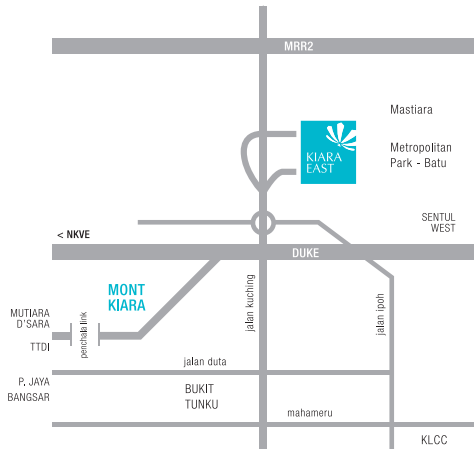

5 minutes
from Mont Kiara

Qualifies for
"Skim Rumah Pertamaku"
(My First Home Scheme)

condo styled
fully-furnished

parklife.cityedge™

sbc
sbcgroup.com.my

SBC CORPORATION BHD 199310 P
enquiries@sbcgroup.com.my
1800 88 9288