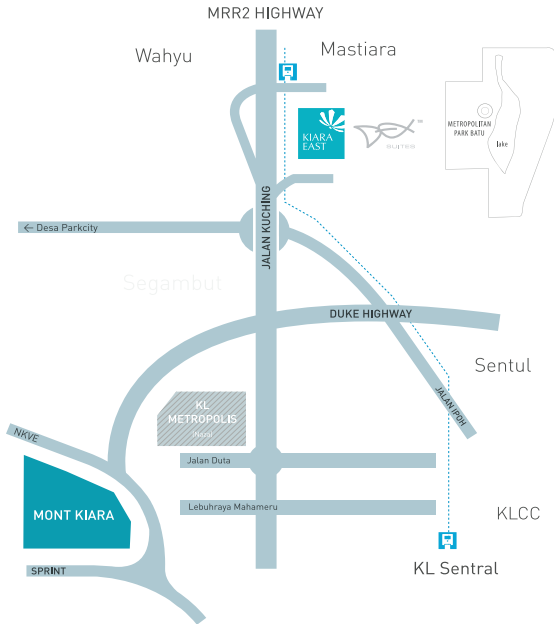

-
-
-
-
-
-
-

condo styled
fully-furnished suites

SUITES

parklife.cityedge™

sbcgroup.com.my

SBC CORPORATION BHD 199310 P
enquiries@sbcgroup.com.my
1800 88 9288 | 016-216 2886